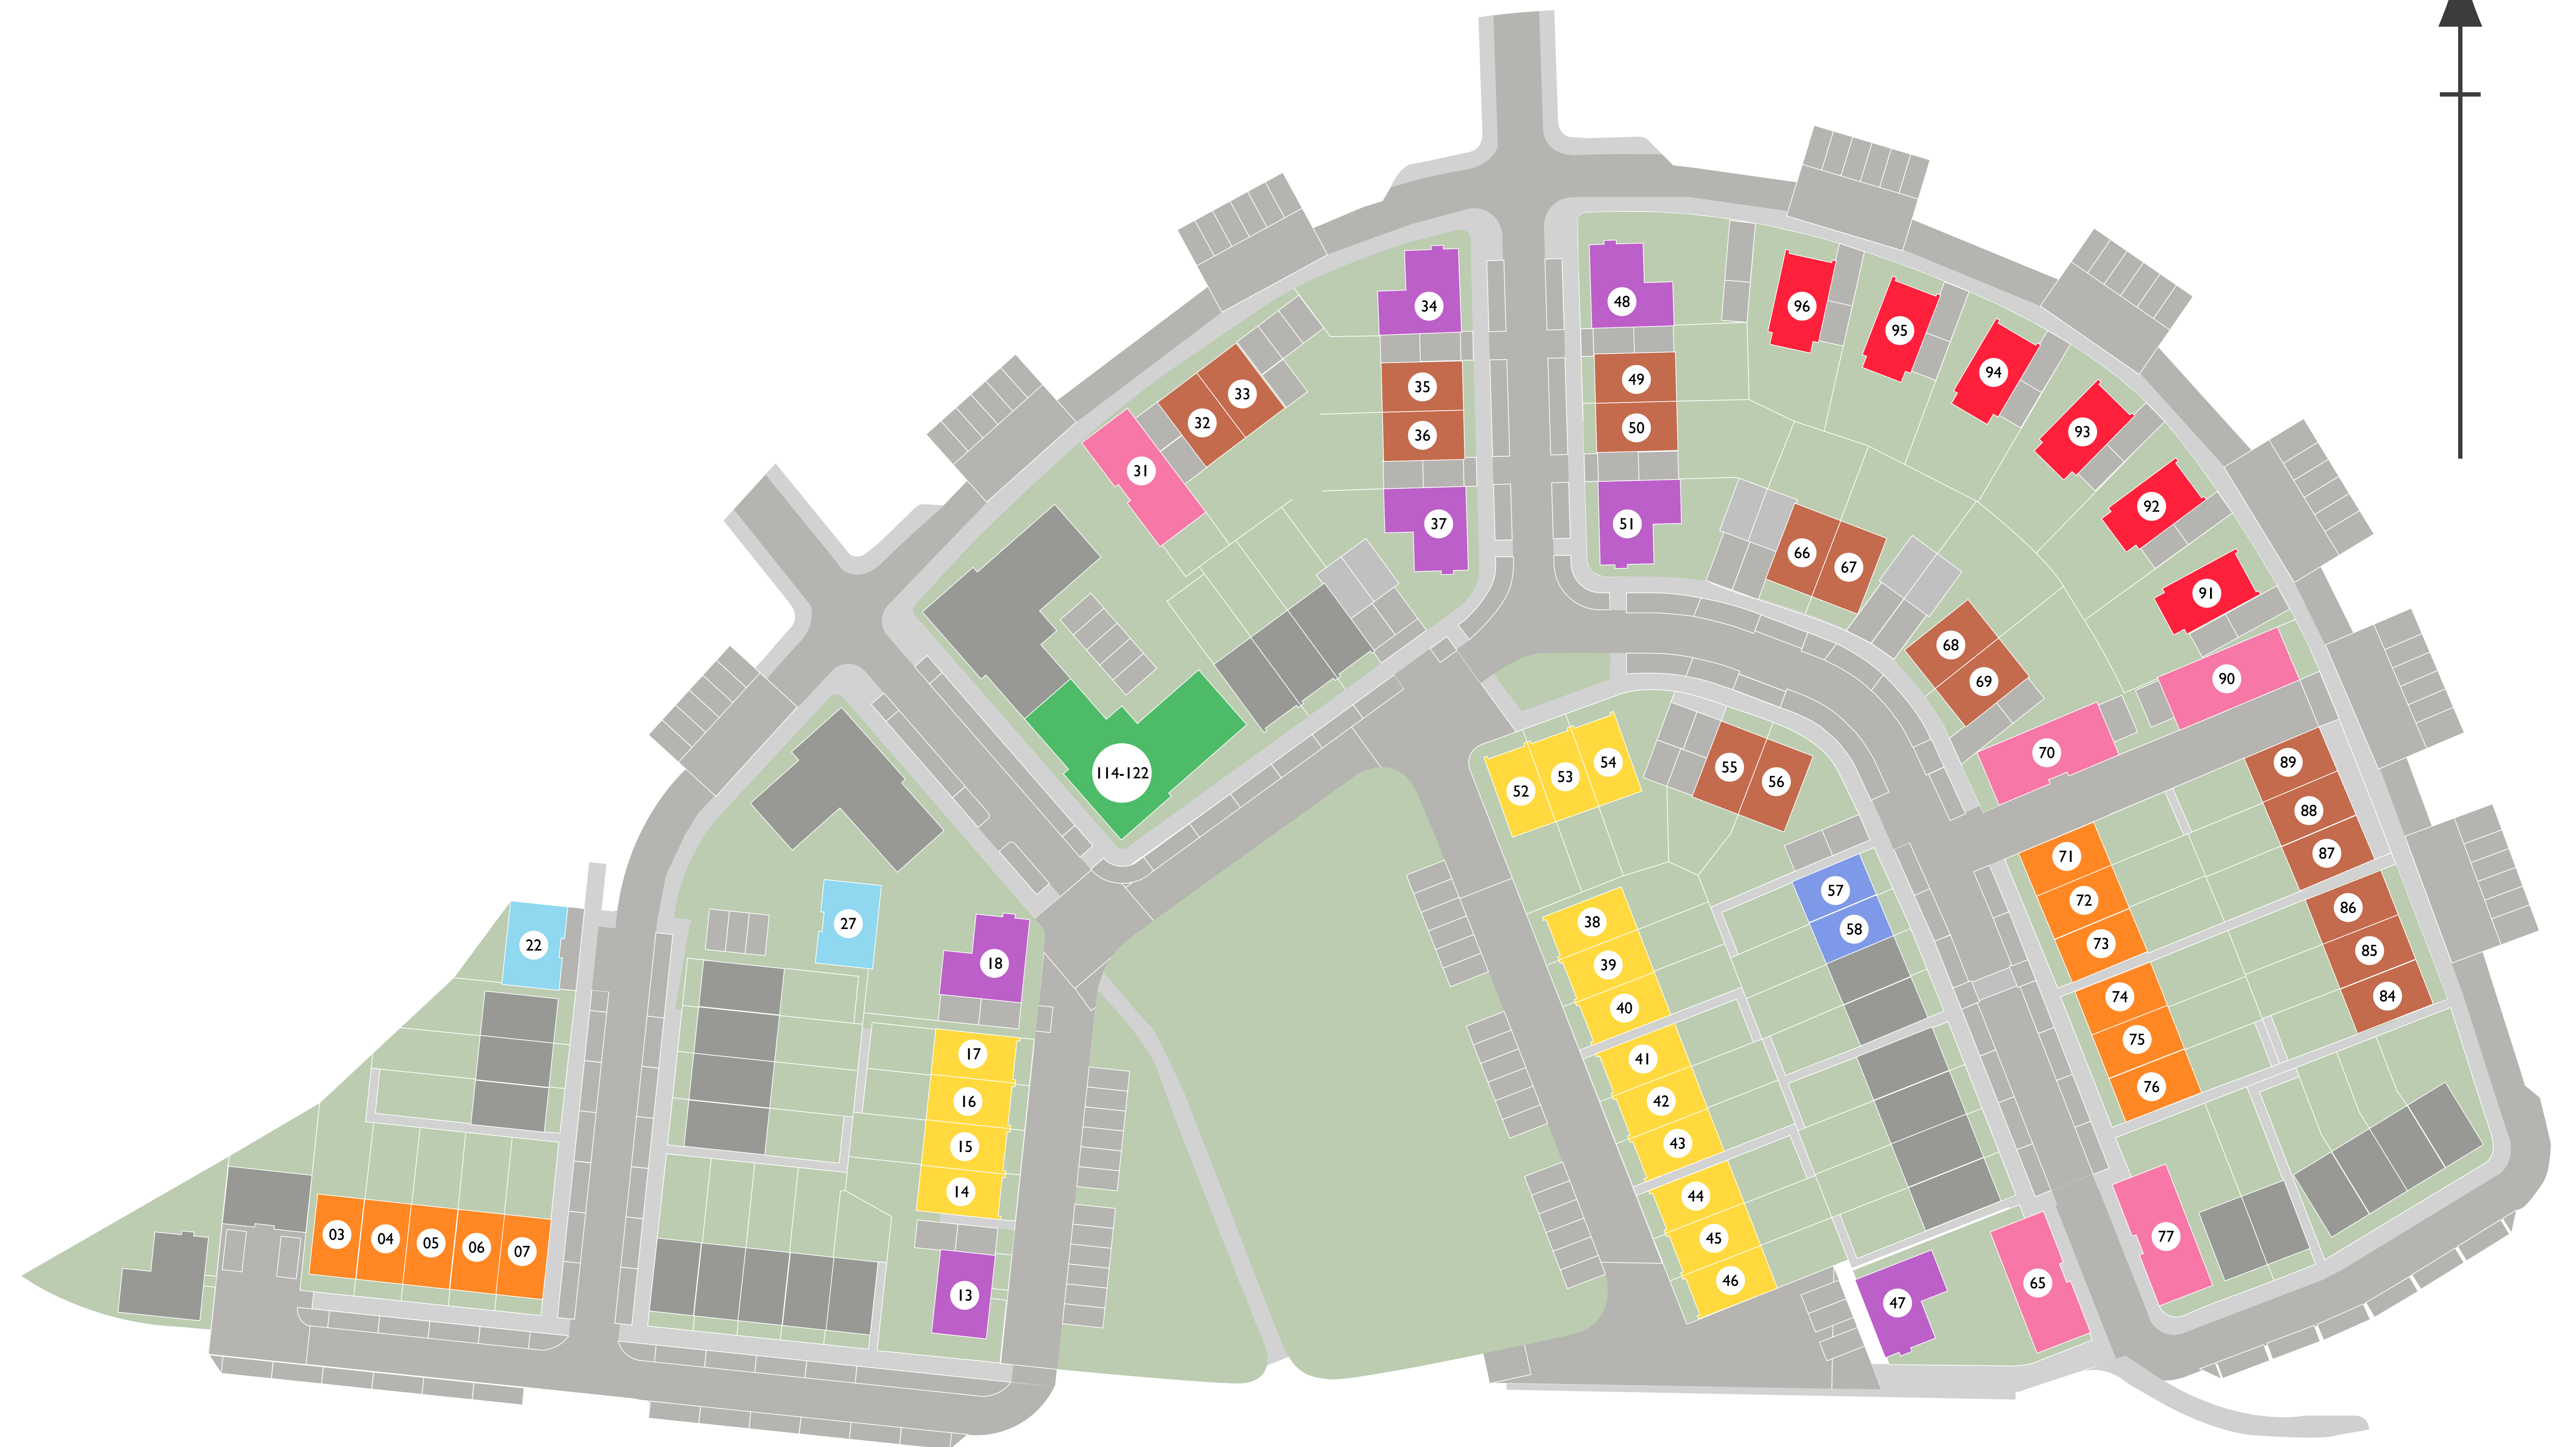

## At Squirrel Wood

	Type A	2-3 Bed	80m <sup>2</sup> – 131m <sup>2</sup>
	Type B	3-4 Bed	92m <sup>2</sup> – 152m <sup>2</sup>
	Type C	3-4 Bed	93m <sup>2</sup> – 149m <sup>2</sup>
	Type E	4-5 Bed Detached	176m <sup>2</sup>
	Type F	3-4 Bed	97m <sup>2</sup> – 162m <sup>2</sup>
	Type G	1 Bed Coach Houses	70m <sup>2</sup>
	Type H	2 Bed Coach Houses	70m <sup>2</sup> – 106m <sup>2</sup>
	Self Build	3-4 Bed Detached	162m <sup>2</sup>
		1 and 2 Bed Flats	